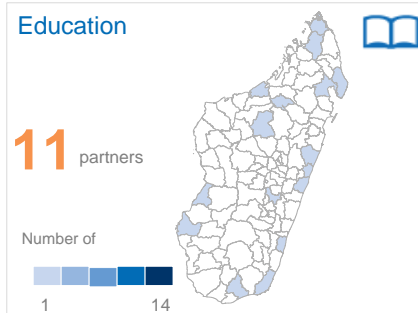

37 Organisations working in Madagascar

Organisations par Type

Organisations par Cluster

28 organizations conducting only emergency programs
 1 organizations conducting only regular programs
 8 organizations conducting both emergency and regular programs

NUMBER OF ORGANISATIONS BY CLUSTER

District	Education	Food Security	Health & HIV	Shelter & CCCM	WASH	Protection	Nutrition	Coordination	Agriculture
<i>Antananarivo Avaradrano</i>		5		6	8	1			
<i>Ambohidratrimo</i>		1		1					1
<i>Arivonimamo</i>									2
<i>Manjakandriana</i>			1						
<i>Anjozorobe</i>									1
<i>Antsirabe I</i>			1						
<i>Miarinarivo</i>									1
<i>Soavinandriana</i>					1				2
<i>Antanifotsy</i>									1
<i>Andramasina</i>									1
<i>Antananarivo Atsimondrano</i>		2		3	6	1			
<i>Antsirabe II</i>									2
<i>Fianarantsoa I</i>	1	1							
<i>Ambatofinandrahana</i>		1							
<i>Ambositra</i>	1	1							
<i>Fandriana</i>									1
<i>Ambalavao</i>		1							2
<i>Ifanadiana</i>		2							
<i>Nosy-Varika</i>									1
<i>Antalaha</i>	1	6	3	5	5		2		2
<i>Mananjary</i>		2		1	2				1
<i>Lalangina</i>		1							1
<i>Farafangana</i>	1	3		2	3				2
<i>Vohipeno</i>					3				
<i>Farafangana</i>	1	3		2	3				2
<i>Midongy-Atsimo</i>		1							1
<i>Ikalamavony</i>									1
<i>Ikalamavony</i>									1
<i>Andapa</i>		2	2	1	2	1			3