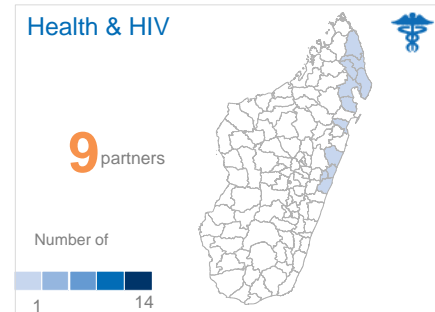

37 Organisations working in Madagascar

Organisations par Type

Organisations par Cluster

28 organizations conducting only emergency programs
 1 organizations conducting only regular programs
 8 organizations conducting both emergency and regular programs

NUMBER OF ORGANISATIONS BY CLUSTER

District	Education	Food Security	Health & HIV	Shelter & CCCM	WASH	Protection	Nutrition	Coordination	Agriculture
<i>Antananarivo Avaradrano</i>		5		6	8	1			
<i>Ambohidratrimo</i>		1		1					1
<i>Arivonimamo</i>									2
<i>Manjakandriana</i>			1						
<i>Anjozorobe</i>									1
<i>Antsirabe I</i>			1						
<i>Miarinarivo</i>									1
<i>Soavinandriana</i>					1				2
<i>Antanifotsy</i>									1
<i>Andramasina</i>									1
<i>Antananarivo Atsimondrano</i>		2		3	6	1			
<i>Antsirabe II</i>									2
<i>Fianarantsoa I</i>	1	1							
<i>Ambatofinandrahana</i>		1							
<i>Ambositra</i>	1	1							
<i>Fandriana</i>									1
<i>Ambalavao</i>		1							2
<i>Ifanadiana</i>		2							
<i>Nosy-Varika</i>									1
<i>Antalaha</i>	1	6	3	5	5		2		2
<i>Mananjary</i>		2		1	2				1
<i>Lalangina</i>		1							1
<i>Farafangana</i>	1	3		2	3				2
<i>Vohipeno</i>					3				
<i>Farafangana</i>	1	3		2	3				2
<i>Midongy-Atsimo</i>		1							1
<i>Ikalamavony</i>									1
<i>Ikalamavony</i>									1
<i>Andapa</i>		2	2	1	2	1			3