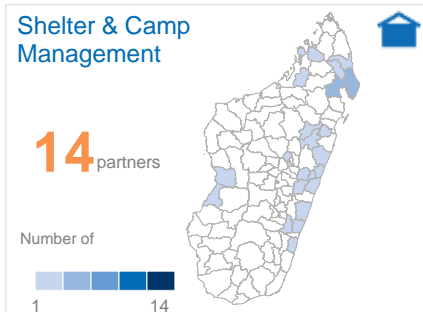

37 Organisations working in Madagascar

Organisations par Type

Organisations par Cluster

28 organizations conducting only emergency programs
 1 organizations conducting only regular programs
 8 organizations conducting both emergency and regular programs

NUMBER OF ORGANISATIONS BY CLUSTER

District	Education	Food Security	Health & HIV	Shelter & CCCM	WASH	Protection	Nutrition	Coordination	Agriculture
<i>Antananarivo Avaradrano</i>		5		6	8	1			
<i>Ambohidratrimo</i>		1		1					1
<i>Arivonimamo</i>									2
<i>Manjakandriana</i>			1						
<i>Anjozorobe</i>									1
<i>Antsirabe I</i>			1						
<i>Miarinarivo</i>									1
<i>Soavinandriana</i>					1				2
<i>Antanifotsy</i>									1
<i>Andramasina</i>									1
<i>Antananarivo Atsimondrano</i>		2		3	6	1			
<i>Antsirabe II</i>									2
<i>Fianarantsoa I</i>	1	1							
<i>Ambatofinandrahana</i>		1							
<i>Ambositra</i>	1	1							
<i>Fandriana</i>									1
<i>Ambalavao</i>		1							2
<i>Ifanadiana</i>		2							
<i>Nosy-Varika</i>									1
<i>Antalaha</i>	1	6	3	5	5		2		2
<i>Mananjary</i>		2		1	2				1
<i>Lalangina</i>		1							1
<i>Farafangana</i>	1	3		2	3				2
<i>Vohipeno</i>					3				
<i>Farafangana</i>	1	3		2	3				2
<i>Midongy-Atsimo</i>		1							1
<i>Ikalamavony</i>									1
<i>Ikalamavony</i>									1
<i>Andapa</i>		2	2	1	2	1			3