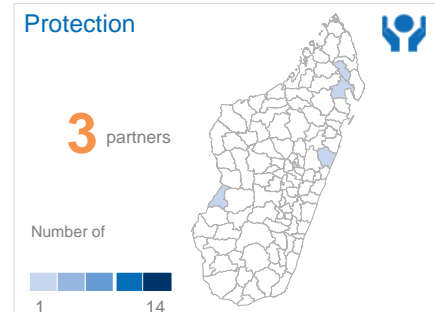

37 Organisations working in Madagascar

Organisations par Type

Organisations par Cluster

28 organizations conducting only emergency programs
 1 organizations conducting only regular programs
 8 organizations conducting both emergency and regular programs

NUMBER OF ORGANISATIONS BY CLUSTER

District	Education	Food Security	Health & HIV	Shelter & CCCM	WASH	Protection	Nutrition	Coordination	Agriculture
<i>Antananarivo Avaradrano</i>		5		6	8	1			
<i>Ambohidratrimo</i>		1		1					1
<i>Arivonimamo</i>									2
<i>Manjakandriana</i>			1						
<i>Anjozorobe</i>									1
<i>Antsirabe I</i>			1						
<i>Miarinarivo</i>									1
<i>Soavinandriana</i>					1				2
<i>Antanifotsy</i>									1
<i>Andramasina</i>									1
<i>Antananarivo Atsimondrano</i>		2		3	6	1			
<i>Antsirabe II</i>									2
<i>Fianarantsoa I</i>	1	1							
<i>Ambatofinandrahana</i>		1							
<i>Ambositra</i>	1	1							
<i>Fandriana</i>									1
<i>Ambalavao</i>		1							2
<i>Ifanadiana</i>		2							
<i>Nosy-Varika</i>									1
<i>Antalaha</i>	1	6	3	5	5		2		2
<i>Mananjary</i>		2		1	2				1
<i>Lalangina</i>		1							1
<i>Farafangana</i>	1	3		2	3				2
<i>Vohipeno</i>					3				
<i>Farafangana</i>	1	3		2	3				2
<i>Midongy-Atsimo</i>		1							1
<i>Ikalamavony</i>									1
<i>Ikalamavony</i>									1
<i>Andapa</i>		2	2	1	2	1			3