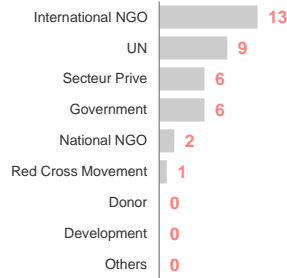

37 Organisations working in Madagascar

Organisations par Type

Organisations par Cluster

28 organizations conducting only emergency programs
 1 organizations conducting only regular programs
 8 organizations conducting both emergency and regular programs

NUMBER OF ORGANISATIONS BY CLUSTER

District	Education	Food Security	Health & HIV	Shelter & CCCM	WASH	Protection	Nutrition	Coordination	Agriculture
<i>Antananarivo Avaradrano</i>		5		6	8	1			
<i>Ambohidratrimo</i>		1		1					1
<i>Arivonimamo</i>									2
<i>Manjakandriana</i>			1						
<i>Anjozorobe</i>									1
<i>Antsirabe I</i>			1						
<i>Miarinarivo</i>									1
<i>Soavinandriana</i>					1				2
<i>Antanifotsy</i>									1
<i>Andramasina</i>									1
<i>Antananarivo Atsimondrano</i>		2		3	6	1			
<i>Antsirabe II</i>									2
<i>Fianarantsoa I</i>	1	1							
<i>Ambatofinandrahana</i>		1							
<i>Ambositra</i>	1	1							
<i>Fandriana</i>									1
<i>Ambalavao</i>		1							2
<i>Ifanadiana</i>		2							
<i>Nosy-Varika</i>									1
<i>Antalaha</i>	1	6	3	5	5		2		2
<i>Mananjary</i>		2		1	2				1
<i>Lalangina</i>		1							1
<i>Farafangana</i>	1	3		2	3				2
<i>Vohipeno</i>					3				
<i>Farafangana</i>	1	3		2	3				2
<i>Midongy-Atsimo</i>		1							1
<i>Ikalamavony</i>									1
<i>Ikalamavony</i>									1
<i>Andapa</i>		2	2	1	2	1			3