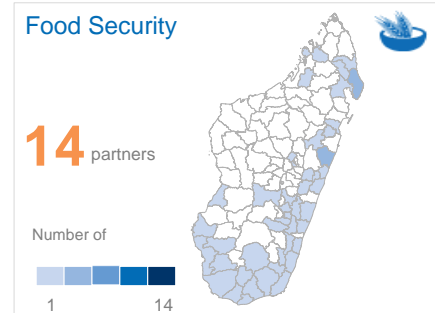

37 Organisations working in Madagascar

Organisations par Type

Organisations par Cluster

28 organizations conducting only emergency programs
 1 organizations conducting only regular programs
 8 organizations conducting both emergency and regular programs

NUMBER OF ORGANISATIONS BY CLUSTER

District	Education	Food Security	Health & HIV	Shelter & CCCM	WASH	Protection	Nutrition	Coordination	Agriculture
<i>Antananarivo Avaradrano</i>		5		6	8	1			
<i>Ambohidratrimo</i>		1		1					1
<i>Arivonimamo</i>									2
<i>Manjakandriana</i>			1						
<i>Anjozorobe</i>									1
<i>Antsirabe I</i>			1						
<i>Miarinarivo</i>									1
<i>Soavinandriana</i>					1				2
<i>Antanifotsy</i>									1
<i>Andramasina</i>									1
<i>Antananarivo Atsimondrano</i>		2		3	6	1			
<i>Antsirabe II</i>									2
<i>Fianarantsoa I</i>	1	1							
<i>Ambatofinandrahana</i>		1							
<i>Ambositra</i>	1	1							
<i>Fandriana</i>									1
<i>Ambalavao</i>		1							2
<i>Ifanadiana</i>		2							
<i>Nosy-Varika</i>									1
<i>Antalaha</i>	1	6	3	5	5		2		2
<i>Mananjary</i>		2		1	2				1
<i>Lalangina</i>		1							1
<i>Farafangana</i>	1	3		2	3				2
<i>Vohipeno</i>					3				
<i>Farafangana</i>	1	3		2	3				2
<i>Midongy-Atsimo</i>		1							1
<i>Ikalamavony</i>									1
<i>Ikalamavony</i>									1
<i>Andapa</i>		2	2	1	2	1			3