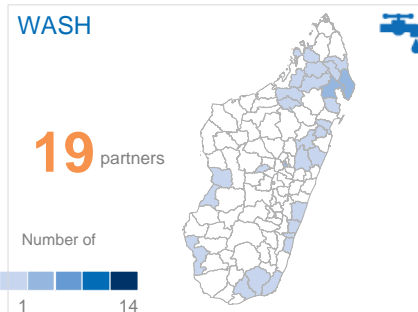

37 Organisations working in Madagascar

Organisations par Type

Organisations par Cluster

28 organizations conducting only emergency programs
 1 organizations conducting only regular programs
 8 organizations conducting both emergency and regular programs

NUMBER OF ORGANISATIONS BY CLUSTER

District	Education	Food Security	Health & HIV	Shelter & CCCM	WASH	Protection	Nutrition	Coordination	Agriculture
<i>Antananarivo Avaradrano</i>		5		6	8	1			
<i>Ambohidratrimo</i>		1		1					1
<i>Arivonimamo</i>									2
<i>Manjakandriana</i>			1						
<i>Anjozorobe</i>									1
<i>Antsirabe I</i>			1						
<i>Miarinarivo</i>									1
<i>Soavinandriana</i>					1				2
<i>Antanifotsy</i>									1
<i>Andramasina</i>									1
<i>Antananarivo Atsimondrano</i>		2		3	6	1			
<i>Antsirabe II</i>									2
<i>Fianarantsoa I</i>	1	1							
<i>Ambatofinandrahana</i>		1							
<i>Ambositra</i>	1	1							
<i>Fandriana</i>									1
<i>Ambalavao</i>		1							2
<i>Ifanadiana</i>		2							
<i>Nosy-Varika</i>									1
<i>Antalaha</i>	1	6	3	5	5		2		2
<i>Mananjary</i>		2		1	2				1
<i>Lalangina</i>		1							1
<i>Farafangana</i>	1	3		2	3				2
<i>Vohipeno</i>					3				
<i>Farafangana</i>	1	3		2	3				2
<i>Midongy-Atsimo</i>		1							1
<i>Ikalamavony</i>									1
<i>Ikalamavony</i>									1
<i>Andapa</i>		2	2	1	2	1			3