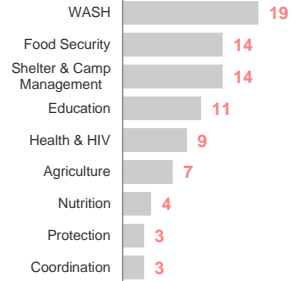

37 Organisations working in Madagascar

Organisations par Type

Organisations par Cluster

28 organizations conducting only emergency programs
 1 organizations conducting only regular programs
 8 organizations conducting both emergency and regular programs

NUMBER OF ORGANISATIONS BY CLUSTER

District	Education	Food Security	Health & HIV	Shelter & CCCM	WASH	Protection	Nutrition	Coordination	Agriculture
<i>Antananarivo Avaradrano</i>		5		6	8	1			
<i>Ambohidratrimo</i>		1		1					1
<i>Arivonimamo</i>									2
<i>Manjakandriana</i>			1						
<i>Anjozorobe</i>									1
<i>Antsirabe I</i>			1						
<i>Miarinarivo</i>									1
<i>Soavinandriana</i>					1				2
<i>Antanifotsy</i>									1
<i>Andramasina</i>									1
<i>Antananarivo Atsimondrano</i>		2		3	6	1			
<i>Antsirabe II</i>									2
<i>Fianarantsoa I</i>	1	1							
<i>Ambatofinandrahana</i>		1							
<i>Ambositra</i>	1	1							
<i>Fandriana</i>									1
<i>Ambalavao</i>		1							2
<i>Ifanadiana</i>		2							
<i>Nosy-Varika</i>									1
<i>Antalaha</i>	1	6	3	5	5		2		2
<i>Mananjary</i>		2		1	2				1
<i>Lalangina</i>		1							1
<i>Farafangana</i>	1	3		2	3				2
<i>Vohipeno</i>					3				
<i>Farafangana</i>	1	3		2	3				2
<i>Midongy-Atsimo</i>		1							1
<i>Ikalamavony</i>									1
<i>Ikalamavony</i>									1
<i>Andapa</i>		2	2	1	2	1			3