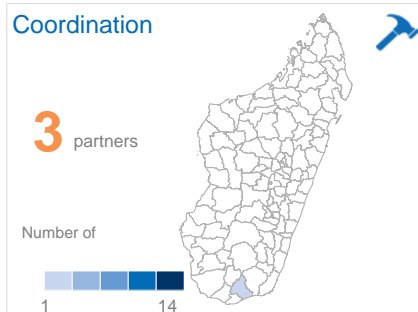

37 Organisations working in Madagascar

Organisations par Type

Organisations par Cluster

28 organizations conducting only emergency programs
 1 organizations conducting only regular programs
 8 organizations conducting both emergency and regular programs

NUMBER OF ORGANISATIONS BY CLUSTER

District	Education	Food Security	Health & HIV	Shelter & CCCM	WASH	Protection	Nutrition	Coordination	Agriculture
<i>Antananarivo Avaradrano</i>		5		6	8	1			
<i>Ambohidratrimo</i>		1		1					1
<i>Arivonimamo</i>									2
<i>Manjakandriana</i>			1						
<i>Anjozorobe</i>									1
<i>Antsirabe I</i>			1						
<i>Miarinarivo</i>									1
<i>Soavinandriana</i>					1				2
<i>Antanifotsy</i>									1
<i>Andramasina</i>									1
<i>Antananarivo Atsimondrano</i>		2		3	6	1			
<i>Antsirabe II</i>									2
<i>Fianarantsoa I</i>	1	1							
<i>Ambatofinandrahana</i>		1							
<i>Ambositra</i>	1	1							
<i>Fandriana</i>									1
<i>Ambalavao</i>		1							2
<i>Ifanadiana</i>		2							
<i>Nosy-Varika</i>									1
<i>Antalaha</i>	1	6	3	5	5		2		2
<i>Mananjary</i>		2		1	2				1
<i>Lalangina</i>		1							1
<i>Farafangana</i>	1	3		2	3				2
<i>Vohipeno</i>					3				
<i>Farafangana</i>	1	3		2	3				2
<i>Midongy-Atsimo</i>		1							1
<i>Ikalamavony</i>									1
<i>Ikalamavony</i>									1
<i>Andapa</i>		2	2	1	2	1			3