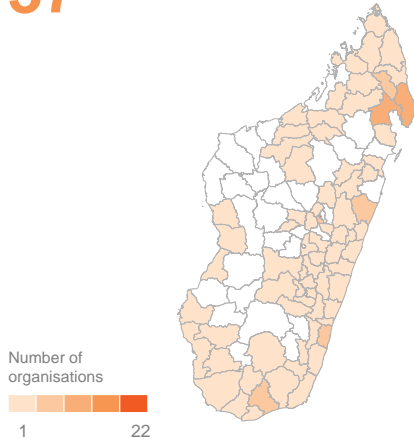

37 Organisations working in Madagascar

Organisations par Type

Organisations par Cluster

28 organizations conducting only emergency programs
 1 organizations conducting only regular programs
 8 organizations conducting both emergency and regular programs

NUMBER OF ORGANISATIONS BY CLUSTER

District	Education	Food Security	Health & HIV	Shelter & CCCM	WASH	Protection	Nutrition	Coordination	Agriculture
<i>Antananarivo Avaradrano</i>		5		6	8	1			
<i>Ambohidratrimo</i>		1		1					1
<i>Arivonimamo</i>									2
<i>Manjakandriana</i>			1						
<i>Anjozorobe</i>									1
<i>Antsirabe I</i>			1						
<i>Miarinarivo</i>									1
<i>Soavinandriana</i>					1				2
<i>Antanifotsy</i>									1
<i>Andramasina</i>									1
<i>Antananarivo Atsimondrano</i>		2		3	6	1			
<i>Antsirabe II</i>									2
<i>Fianarantsoa I</i>	1	1							
<i>Ambatofinandrahana</i>		1							
<i>Ambositra</i>	1	1							
<i>Fandriana</i>									1
<i>Ambalavao</i>		1							2
<i>Ifanadiana</i>		2							
<i>Nosy-Varika</i>									1
<i>Antalaha</i>	1	6	3	5	5		2		2
<i>Mananjary</i>		2		1	2				1
<i>Lalangina</i>		1							1
<i>Farafangana</i>	1	3		2	3				2
<i>Vohipeno</i>					3				
<i>Farafangana</i>	1	3		2	3				2
<i>Midongy-Atsimo</i>		1							1
<i>Ikalamavony</i>									1
<i>Ikalamavony</i>									1
<i>Andapa</i>		2	2	1	2	1			3