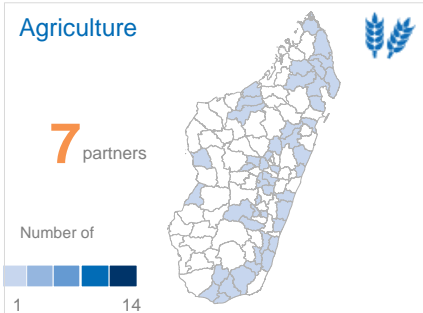

37 Organisations working in Madagascar

Organisations par Type

Organisations par Cluster

28 organizations conducting only emergency programs
 1 organizations conducting only regular programs
 8 organizations conducting both emergency and regular programs

NUMBER OF ORGANISATIONS BY CLUSTER

District	Education	Food Security	Health & HIV	Shelter & CCCM	WASH	Protection	Nutrition	Coordination	Agriculture
<i>Antananarivo Avaradrano</i>		5		6	8	1			
<i>Ambohidratrimo</i>		1		1					1
<i>Arivonimamo</i>									2
<i>Manjakandriana</i>			1						
<i>Anjozorobe</i>									1
<i>Antsirabe I</i>			1						
<i>Miarinarivo</i>									1
<i>Soavinandriana</i>					1				2
<i>Antanifotsy</i>									1
<i>Andramasina</i>									1
<i>Antananarivo Atsimondrano</i>		2		3	6	1			
<i>Antsirabe II</i>									2
<i>Fianarantsoa I</i>	1	1							
<i>Ambatofinandrahana</i>		1							
<i>Ambositra</i>	1	1							
<i>Fandriana</i>									1
<i>Ambalavao</i>		1							2
<i>Ifanadiana</i>		2							
<i>Nosy-Varika</i>									1
<i>Antalaha</i>	1	6	3	5	5		2		2
<i>Mananjary</i>		2		1	2				1
<i>Lalangina</i>		1							1
<i>Farafangana</i>	1	3		2	3				2
<i>Vohipeno</i>					3				
<i>Farafangana</i>	1	3		2	3				2
<i>Midongy-Atsimo</i>		1							1
<i>Ikalamavony</i>									1
<i>Ikalamavony</i>									1
<i>Andapa</i>		2	2	1	2	1			3